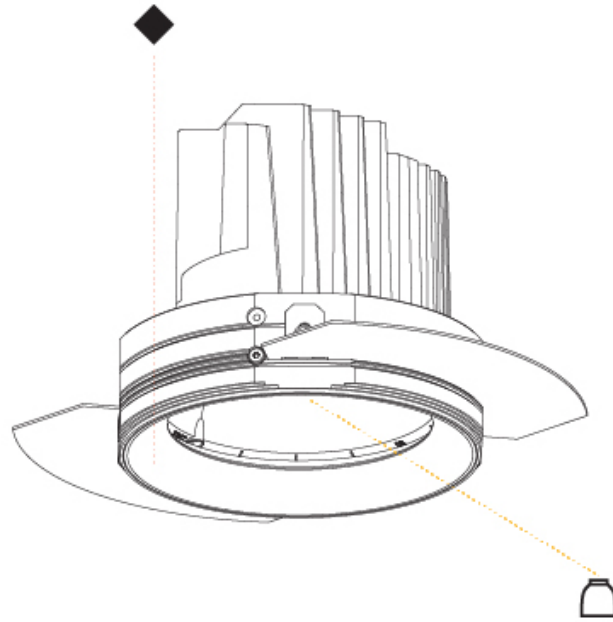

Ø 136mm 5 3/8"

140mm 5 1/2"	150mm 5 7/8"	10 12 1/2 15 25mm 3/8" 1/2" 5/8" 1"	± 30°	355°		

A

BIONIQ ROUND ADJUSTABLE TRIMLESS

A35185-

PROJECT	_____
TYPE	_____
SPECIFIER	_____
QUANTITY	_____
DATE	_____

PROJECT	
TYPE	
SPECIFIER	
QUANTITY	
DATE	

GENERAL

Series: Bioniq
Subseries: Bioniq Round Deep
Brand: Prolight
Division: Architectural
Mounting Type: Recessed
Mounting Location: Ceiling
Subcategory: Downlight

PHYSICAL

Shape: Round
Diameter (mm): 139
Diameter (in): 5 1/2
Height (mm): 151
Height (in): 5 15/16
Ceiling Thickness (mm): 10 / 12.5 / 15
Ceiling Thickness (in): 3/8 or 1/2 or 9/16
Min. Recessing Depth (mm): 170
Min. Recessing Depth (in): 6 11/16
Light Distribution: Downlight
Weight (kg): 0.926
Weight (lbs): 2.04
Fixture Finish: SSR / BKV / CWI / CRY / HAB / UFT / ITA / RUA / FTG / MYG / LOD / PUS / FRO / FUP / KIA / POP / BLS / SPG / MEY / GOH / GUM / CHC / COM / ABZ / JAG / OBR / MOS / ROR
Fixture Material: Aluminum Die Cast
Cut-out Measurements: 130mm / 5 1/8"